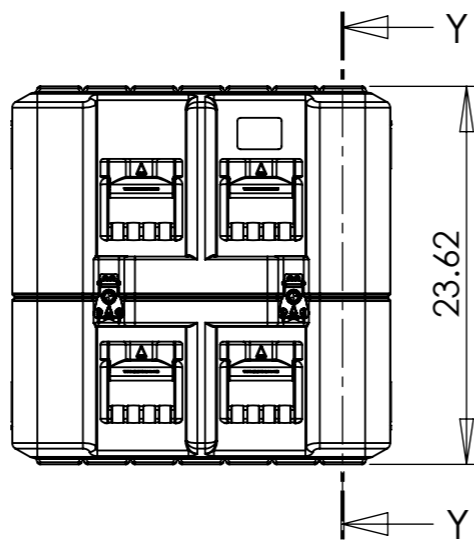

SECTION Y-Y
SCALE 1 : 12

DETAIL A
SCALE 1 : 5

SECTION Z-Z
SCALE 1 : 12

Options Available	Option Selected	Qty	Part #
Wheel Kit	Y	01	AAW001
AGM Breather Valve	Y	01	AAPRV
Gore Membrane Vent	Y	01	AAGTV
Humidity Indicator	Y	01	AAHI
Tie Down Anchor	N	00	AATD001
Padlockable Latch	N	00	AALPLBK
Latch	Y	12	AALBK
Plastic Handles	Y	08	AAHPL

Moulding Tolerance +/- (1%+1/16")		
External Dimensions (Inches)		
Length	Width	Height
35.4	23.6	23.6
Internal Dimensions (Inches)		
Length	Width	Height
33.1	21.3	22.0

Title			
Amazon Case AC3624-1113			
Drawn By	Date	Sheet No.	Issue No.
MW	17/05/2010	1 Of 1	1
Dimensions In Inches		Third Angle Projection	
Do Not Scale			