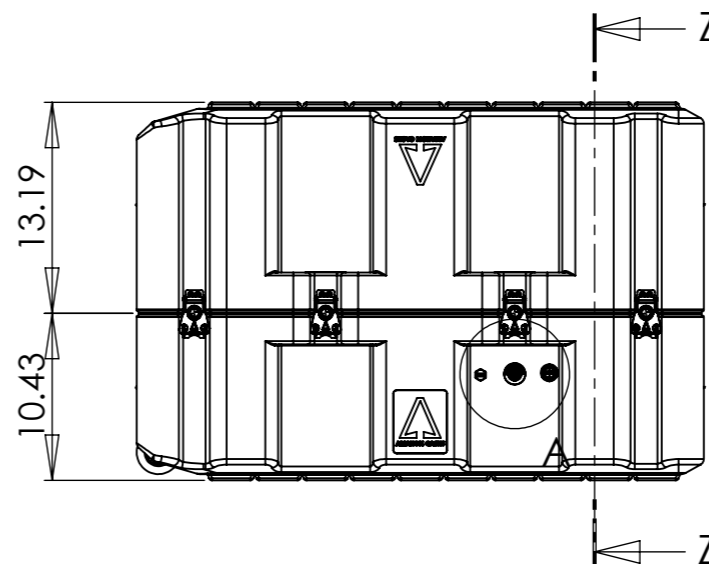

SECTION Y-Y
SCALE 1 : 12

DETAIL A
SCALE 1 : 5

SECTION Z-Z
SCALE 1 : 12

Options Available	Option Selected	Qty	Part #
Wheel Kit	Y	01	AAW001
AGM Breather Valve	Y	01	AAPRV
Gore Membrane Vent	Y	01	AAGTV
Humidity Indicator	Y	01	AAHI
Tie Down Anchor	N	00	AATD001
Padlockable Latch	N	00	AALPLBK
Latch	Y	12	AALBK
Plastic Handles	Y	08	AAHPL

Moulding Tolerance +/- (1%+1/16")		
External Dimensions (Inches)		
Length	Width	Height
35.4	23.6	23.6
Internal Dimensions (Inches)		
Length	Width	Height
33.1	21.3	22.0

Title			
Amazon Case AC3624-1113			
Drawn By	Date	Sheet No.	Issue No.
MW	17/05/2010	1 Of 1	1
Dimensions In Inches		Third Angle Projection	
Do Not Scale			