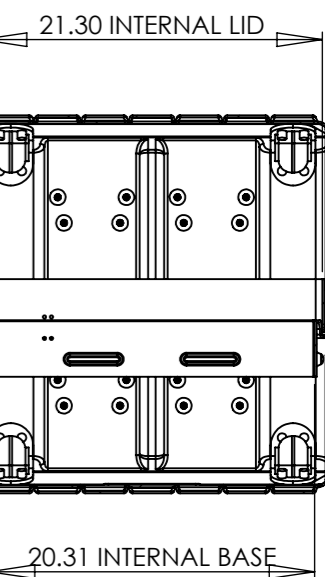

SECTION Y-Y
SCALE 1 : 12

DETAIL A
SCALE 1 : 5

SECTION Z-Z
SCALE 1 : 12

Options Available	Option Selected	Qty	Part #
Wheel Kit	Y	01	AAW001
AGM Breather Valve	Y	01	AAPRV
Gore Membrane Vent	Y	01	AAGTV
Humidity Indicator	Y	01	AAHI
Tie Down Anchor	N	00	AATD001
Padlockable Latch	N	00	AALPLBK
Latch	Y	12	AALBK
Plastic Handles	Y	08	AAHPL

Moulding Tolerance +/- (1%+1/16")		
External Dimensions (Inches)		
Length	Width	Height
35.4	23.6	23.6
Internal Dimensions (Inches)		
Length	Width	Height
33.1	21.3	22.0

Title			
Amazon Case AC3624-1113			
Drawn By	Date	Sheet No.	Issue No.
MW	17/05/2010	1 Of 1	1
Dimensions In Inches		Third Angle Projection	
Do Not Scale			